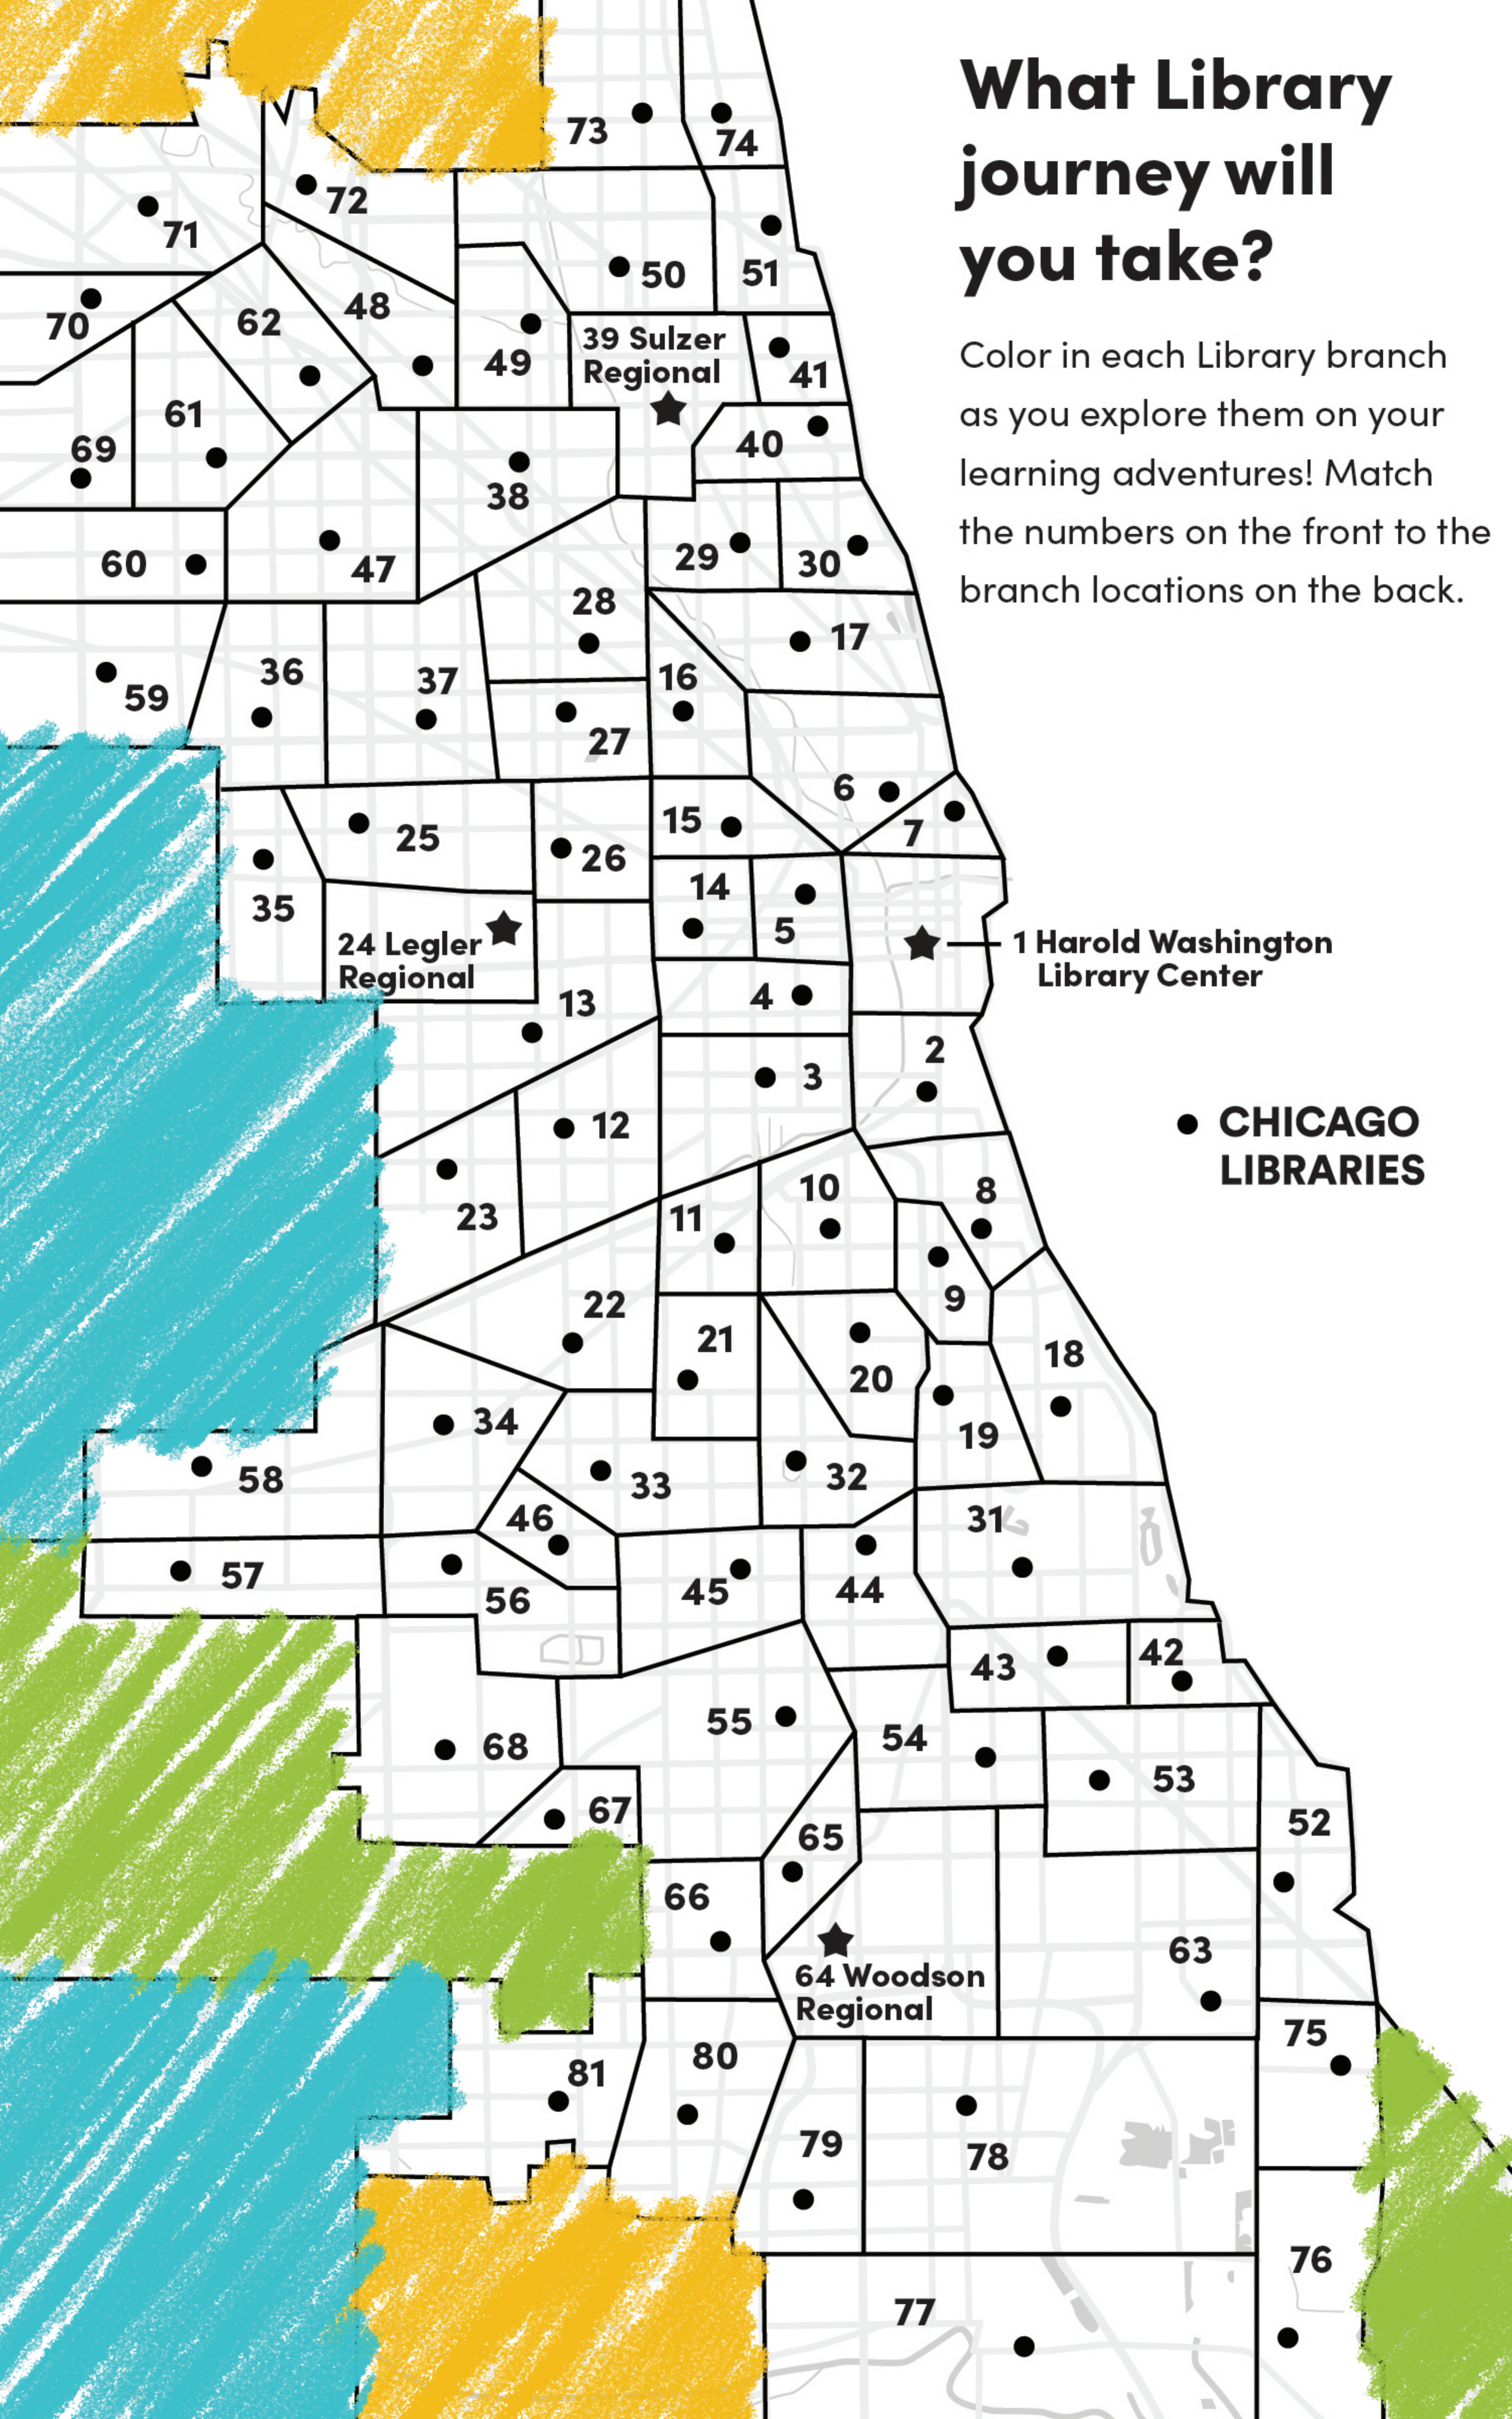

What Library journey will you take?

Color in each Library branch as you explore them on your learning adventures! Match the numbers on the front to the branch locations on the back.

24 Legler Regional

39 Sulzer Regional

64 Woodson Regional

1 Harold Washington Library Center

● CHICAGO LIBRARIES

1 Harold Washington Library Center
2 Chinatown
3 Lozano
4 Little Italy
5 West Loop
6 Near North
7 Water Works
8 King
9 Chicago Bee
10 Richard Daley
11 McKinley Park
12 Little Village
13 Douglass
14 Manning
15 West Town
16 Bucktown-Wicker Park
17 Lincoln Park
18 Blackstone
19 Hall
20 Canaryville
21 Back of the Yards
22 Brighton Park
23 Toman
24 Legler Regional
25 West Chicago Avenue
26 Richard M. Daley
27 Humboldt Park
28 Logan Square
29 Lincoln Belmont
30 Merlo
31 Coleman
32 Sherman Park
33 Gage Park
34 Archer Heights
35 Austin
36 North Austin
37 North Pulaski
38 Independence
39 Sulzer Regional
40 Uptown
41 Bezazian
42 South Shore
43 Greater Grand Crossing
44 Kelly
45 West Englewood
46 Chicago Lawn
47 Portage-Cragin
48 Mayfair
49 Albany Park
50 Budlong Woods
51 Edgewater
52 South Chicago
53 Avalon
54 Whitney M. Young Jr.
55 Thurgood Marshall
56 West Lawn
57 Clearing
58 Garfield Ridge
59 Galewood-Mont Clare
60 West Belmont

61 Austin-Irving
62 Jefferson Park
63 Jeffery Manor
64 Woodson Regional
65 Brainerd
66 Beverly
67 Wrightwood-Ashburn
68 Scottsdale
69 Dunning
70 Oriole Park
71 Roden
72 Edgebrook
73 North Town
74 Rogers Park
75 Vodak-East Side
76 Hegewisch
77 Altgeld
78 Pullman
79 West Pullman
80 Walker
81 Mount Greenwood

+ so much more!

Visit all 81 branches and see what learning adventures you can embark on! Scan the QR code to see a list of locations and hours.